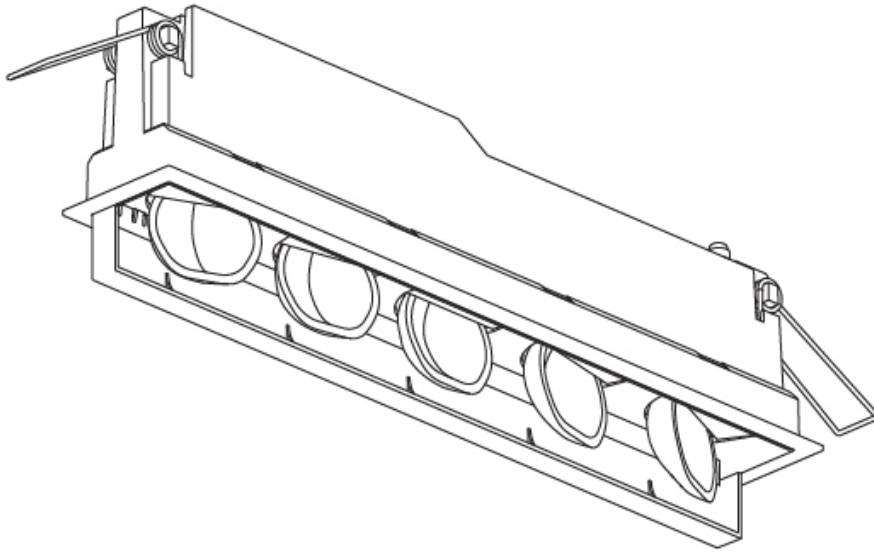

MAGIQ WALLWASH TRIMLESS

A35139-

PROJECT	_____
TYPE	_____
SPECIFIER	_____
QUANTITY	_____
DATE	_____